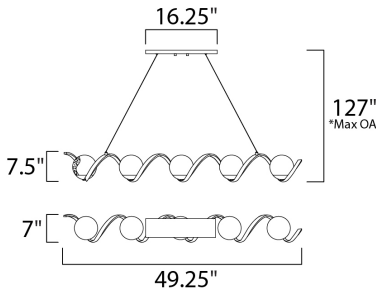

**PRODUCT DESCRIPTION**

Rectangular metal channel, finished in Black, is meticulously formed in a curl design to create a unique and dramatic design. Clear Seedy glass balls supported by cups of Polished Nickel are strategically positioned to balance out the design.

\*max overall height

**MEASUREMENTS**

- DIMENSION : 49.25" L x 7" W x 7.5" H
- MAX OAH : 127" OAH
- CANOPY : 4.25" W x 0.75" H x 16.25" L
- HANGING WEIGHT : 13.09 lb
- WIRE LENGTH : 120"

**LAMPING**

- INPUT VOLTAGE : 120V
- BULB : 5 x 40W Incandescent E12 Candelabra , 200W Total
- BULB INCLUDED : (Not Included)
- DIMMABLE : Yes