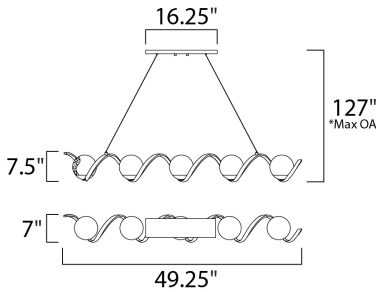

PRODUCT DESCRIPTION

Rectangular metal channel, finished in Black, is meticulously formed in a curl design to create a unique and dramatic design. Clear Seedy glass balls supported by cups of Polished Nickel are strategically positioned to balance out the design.

*max overall height

MEASUREMENTS

- DIMENSION : 49.25" L x 7" W x 7.5" H
- MAX OAH : 127" OAH
- CANOPY : 4.25" W x 0.75" H x 16.25" L
- HANGING WEIGHT : 13.09 lb
- WIRE LENGTH : 120"

LAMPING

- INPUT VOLTAGE : 120V
- BULB : 5 x 40W Incandescent E12 Candelabra , 200W Total
- BULB INCLUDED : (Not Included)
- DIMMABLE : Yes