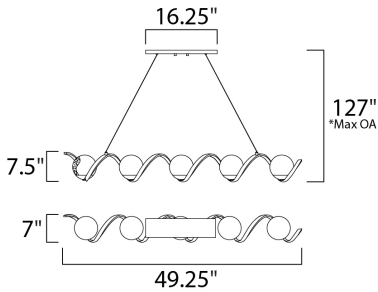

PRODUCT DESCRIPTION

Rectangular metal channel, finished in Black, is meticulously formed in a curl design to create a unique and dramatic design. Clear Seedy glass balls supported by cups of Polished Nickel are strategically positioned to balance out the design.

*max overall height

MEASUREMENTS

- DIMENSION : 49.25" L x 7" W x 7.5" H
- MAX OAH : 127" OAH
- CANOPY : 4.25" W x 0.75" H x 16.25" L
- HANGING WEIGHT : 13.09 lb
- WIRE LENGTH : 120"

LAMPING

- INPUT VOLTAGE : 120V
- BULB : 5 x 40W Incandescent E12 Candelabra , 200W Total
- BULB INCLUDED : (Not Included)
- DIMMABLE : Yes