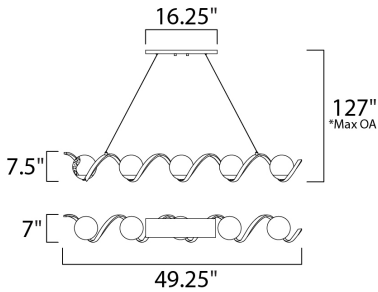

**PRODUCT DESCRIPTION**

Rectangular metal channel, finished in Black, is meticulously formed in a curl design to create a unique and dramatic design. Clear Seedy glass balls supported by cups of Polished Nickel are strategically positioned to balance out the design.

\*max overall height

**MEASUREMENTS**

- DIMENSION : 49.25" L x 7" W x 7.5" H
- MAX OAH : 127" OAH
- CANOPY : 4.25" W x 0.75" H x 16.25" L
- HANGING WEIGHT : 13.09 lb
- WIRE LENGTH : 120"

**LAMPING**

- INPUT VOLTAGE : 120V
- BULB : 5 x 40W Incandescent E12 Candelabra , 200W Total
- BULB INCLUDED : (Not Included)
- DIMMABLE : Yes