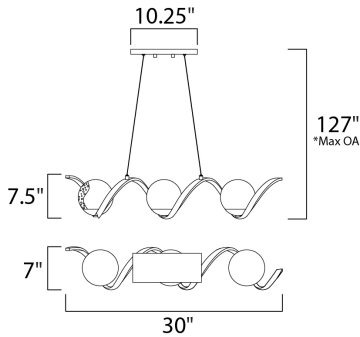

PRODUCT DESCRIPTION

Rectangular metal channel, finished in Black, is meticulously formed in a curl design to create a unique and dramatic design. Clear Seedy glass balls supported by cups of Polished Nickel are strategically positioned to balance out the design.

*max overall height

MEASUREMENTS

- DIMENSION : 30" L x 7" W x 7.5" H
- MAX OAH : 127" OAH
- CANOPY : 4.25" W x 0.75" H x 10.25" L
- HANGING WEIGHT : 8.49 lb
- WIRE LENGTH : 120"

LAMPING

- INPUT VOLTAGE : 120V
- BULB : 3 x 40W Incandescent E12 Candelabra , 120W Total
- BULB INCLUDED : (Not Included)
- DIMMABLE : Yes