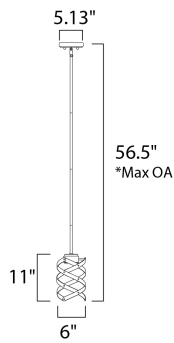

MEASUREMENTS

DIMENSION : 6" L x 6" W x 11" H
 MAX OAH : 56.5" OAH
 CANOPY : 5.13" W x 1" H x 5.13" L
 HANGING WEIGHT : 3.74 lb

LAMPING

INPUT VOLTAGE : 120V
 LUMENS : 770 Rated
 BULB : 1 x 11W LED AC Integrated , 11W Total
 BULB INCLUDED : (Integrated)
 DIMMABLE : Triac CL
 CRI : 90+ CRI
 COLOR_TEMP : 3000K