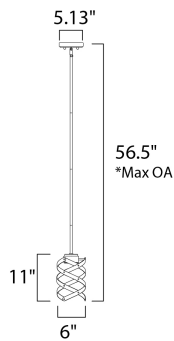

MEASUREMENTS

DIMENSION : 6" L x 6" W x 11" H
 MAX OAH : 56.5" OAH
 CANOPY : 5.13" W x 1" H x 5.13" L
 HANGING WEIGHT : 3.74 lb

LAMPING

INPUT VOLTAGE : 120V
 LUMENS : 770 Rated
 BULB : 1 x 11W LED AC Integrated , 11W Total
 BULB INCLUDED : (Integrated)
 DIMMABLE : Triac CL
 CRI : 90+ CRI
 COLOR_TEMP : 3000K