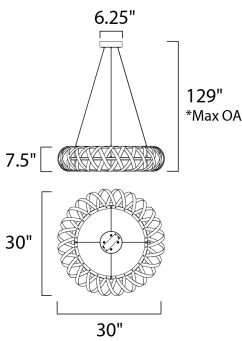

PRODUCT DESCRIPTION

Bands of metal are woven onto a frame and finished in Bronze Gilt on the outside and a contrasting Gold Leaf finish on the inside. An LED light source peers through openings in the weave and directs light outward eliminating any strobing effect that fans may cause. This Fandelight has been updated with a Wi-Fi enabled control that operates color temperature, light intensity and the fan speed. These features can be adjusted by either the remote provided or Smart Home apps.

*max overall height

MEASUREMENTS

- DIMENSION : 30" L x 30" W x 7.5" H
- MAX OAH : 129" OAH
- CANOPY : 6.25" W x 1.63" H x 6.25" L
- HANGING WEIGHT : 16.98 lb

LAMPING

- INPUT VOLTAGE : 120V
- LUMENS : 2,740 Rated
- BULB : 1 x LED PCB Integrated , 39W Total
- BULB INCLUDED : (Integrated)
- DIMMABLE : Triac CL
- CRI : 90+ CRI
- COLOR_TEMP : 3000K