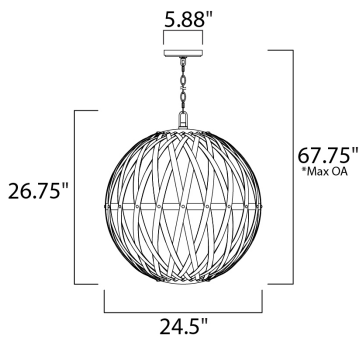

PRODUCT DESCRIPTION

Bands of metal are woven onto a frame and finished in Bronze Gilt on the outside and a contrasting Gold Leaf finish on the inside. An LED light source peers through openings in the weave and directs light outward eliminating any strobing effect that fans may cause. This Fandelight has been updated with a Wi-Fi enabled control that operates color temperature, light intensity and the fan speed. These features can be adjusted by either the remote provided or Smart Home apps.

*max overall height

MEASUREMENTS

- DIMENSION : 24.5" L x 24.5" W x 26.75" H
- MAX OAH : 67.75" OAH
- CANOPY : 5.88" W x 1" H x 5.88" L
- HANGING WEIGHT : 17.38 lb

LAMPING

- INPUT VOLTAGE : 120V
- LUMENS : 1,540 Rated
- BULB : 1 x 22W LED AC Integrated , 22W Total
- BULB INCLUDED : (Integrated)
- DIMMABLE : Triac CL
- CRI : 90+ CRI
- COLOR_TEMP : 3000K