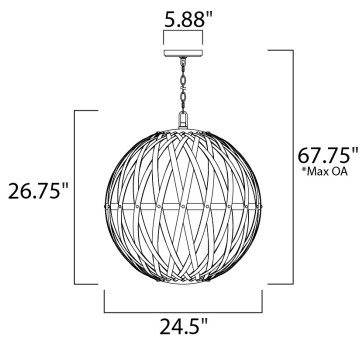

PRODUCT DESCRIPTION

Bands of metal are woven onto a frame and finished in Bronze Gilt on the outside and a contrasting Gold Leaf finish on the inside. An LED light source peers through openings in the weave and directs light outward eliminating any strobing effect that fans may cause. This Fandelight has been updated with a Wi-Fi enabled control that operates color temperature, light intensity and the fan speed. These features can be adjusted by either the remote provided or Smart Home apps.

*max overall height

MEASUREMENTS

DIMENSION : 24.5" L x 24.5" W x 26.75" H
 MAX OAH : 67.75" OAH
 CANOPY : 5.88" W x 1" H x 5.88" L
 HANGING WEIGHT : 17.38 lb

LAMPING

INPUT VOLTAGE : 120V
 LUMENS : 1,540 Rated
 BULB : 1 x 22W LED AC Integrated , 22W Total
 BULB INCLUDED : (Integrated)
 DIMMABLE : Triac CL
 CRI : 90+ CRI
 COLOR_TEMP : 3000K