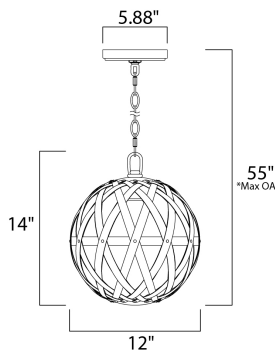

**PRODUCT DESCRIPTION**

Bands of metal are woven onto a frame and finished in Bronze Gilt on the outside and a contrasting Gold Leaf finish on the inside. An LED light source peers through openings in the weave and directs light outward eliminating any strobing effect that fans may cause. This Fandelight has been updated with a Wi-Fi enabled control that operates color temperature, light intensity and the fan speed. These features can be adjusted by either the remote provided or Smart Home apps.

\*max overall height

**MEASUREMENTS**

- DIMENSION : 12" L x 12" W x 14" H
- MAX OAH : 55" OAH
- CANOPY : 5.88" W x 1" H x 5.88" L
- HANGING WEIGHT : 7.28 lb

**LAMPING**

- INPUT VOLTAGE : 120V
- LUMENS : 770 Rated
- BULB : 1 x 11W LED AC Integrated , 11W Total
- BULB INCLUDED : (Integrated)
- DIMMABLE : Triac CL
- CRI : 90+ CRI
- COLOR\_TEMP : 3000K