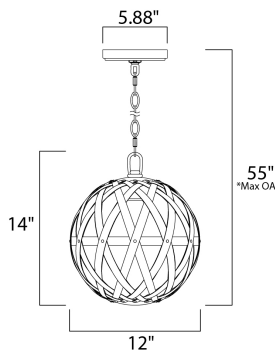

PRODUCT DESCRIPTION

Bands of metal are woven onto a frame and finished in Bronze Gilt on the outside and a contrasting Gold Leaf finish on the inside. An LED light source peers through openings in the weave and directs light outward eliminating any strobing effect that fans may cause. This Fandelight has been updated with a Wi-Fi enabled control that operates color temperature, light intensity and the fan speed. These features can be adjusted by either the remote provided or Smart Home apps.

*max overall height

MEASUREMENTS

- DIMENSION : 12" L x 12" W x 14" H
- MAX OAH : 55" OAH
- CANOPY : 5.88" W x 1" H x 5.88" L
- HANGING WEIGHT : 7.28 lb

LAMPING

- INPUT VOLTAGE : 120V
- LUMENS : 770 Rated
- BULB : 1 x 11W LED AC Integrated , 11W Total
- BULB INCLUDED : (Integrated)
- DIMMABLE : Triac CL
- CRI : 90+ CRI
- COLOR_TEMP : 3000K