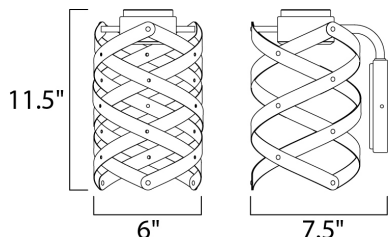

PRODUCT DESCRIPTION

Bands of metal are woven onto a frame and finished in Bronze Gilt on the outside and a contrasting Gold Leaf finish on the inside. An LED light source peers through openings in the weave and directs light outward eliminating any strobing effect that fans may cause. This Fandelight has been updated with a Wi-Fi enabled control that operates color temperature, light intensity and the fan speed. These features can be adjusted by either the remote provided or Smart Home apps.

MEASUREMENTS

DIMENSION : 6" W x 11.5" H x 7.5" Ext
 MAX OAH : 5.13" W x 5.13" H
 HANGING WEIGHT : 3.08 lb

LAMPING

LUMENS : 770 Rated
 BULB : 1 x 11W LED AC Integrated , 11W Total
 BULB INCLUDED : (Integrated)
 DIMMABLE : Triac CL
 CRI : 90+ CRI
 COLOR_TEMP : 3000K