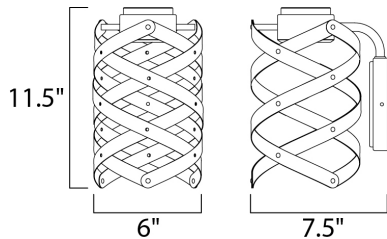

MEASUREMENTS

DIMENSION : 6" W x 11.5" H x 7.5" Ext
 MAX OAH : 5.13" W x 5.13" H
 HANGING WEIGHT : 3.08 lb

LAMPING

LUMENS : 770 Rated
 BULB : 1 x 11W LED AC Integrated , 11W Total
 BULB INCLUDED : (Integrated)
 DIMMABLE : Triac CL
 CRI : 90+ CRI
 COLOR_TEMP : 3000K