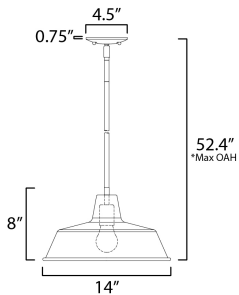

*max overall height

MEASUREMENTS

- DIMENSION : 14" L x 14" W x 8" H
- MAX OAH : 52.4" OAH
- CANOPY : 4.5" W x 0.75" H x 4.5" L
- HANGING WEIGHT : 2.97 lb

LAMPING

- INPUT VOLTAGE : 120V
- BULB : 1 x 60W Incandescent E26 Medium , 60W Total
- BULB INCLUDED : (Not Included)
- DIMMABLE : Y