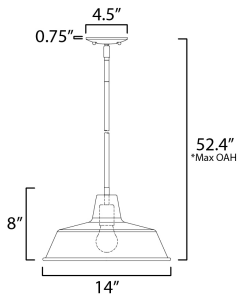

\*max overall height

**MEASUREMENTS**

- DIMENSION : 14" L x 14" W x 8" H
- MAX OAH : 52.4" OAH
- CANOPY : 4.5" W x 0.75" H x 4.5" L
- HANGING WEIGHT : 2.97 lb

**LAMPING**

- INPUT VOLTAGE : 120V
- BULB : 1 x 60W Incandescent E26 Medium , 60W Total
- BULB INCLUDED : (Not Included)
- DIMMABLE : Y