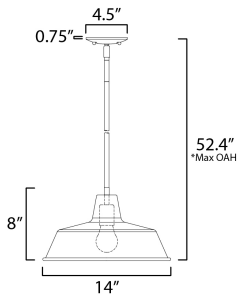

\*max overall height

**MEASUREMENTS**

- DIMENSION : 14" L x 14" W x 8" H
- MAX OAH : 52.4" OAH
- CANOPY : 4.5" W x 0.75" H x 4.5" L
- HANGING WEIGHT : 2.97 lb

**LAMPING**

- INPUT VOLTAGE : 120V
- BULB : 1 x 60W Incandescent E26 Medium , 60W Total
- BULB INCLUDED : (Not Included)
- DIMMABLE : Y