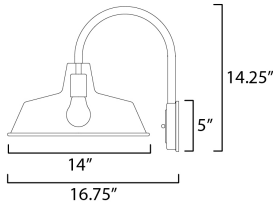

MEASUREMENTS

- DIMENSION : 14" W x 14.25" H x 16.75" Ext
- BACK PLATE : 11.75" HCO
- CANOPY : 5" W x 1.25" H x 5" L
- HANGING WEIGHT : 3.3 lb

LAMPING

- INPUT VOLTAGE : 120V
- BULB : 1 x 60W Incandescent E26 Medium , 60W Total
- BULB INCLUDED : (Not Included)
- DIMMABLE : Y