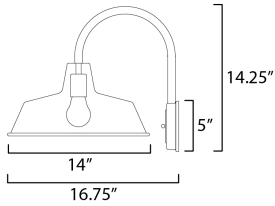

MEASUREMENTS

- DIMENSION : 14" W x 14.25" H x 16.75" Ext
- BACK PLATE : 11.75" HCO
- CANOPY : 5" W x 1.25" H x 5" L
- HANGING WEIGHT : 3.3 lb

LAMPING

- INPUT VOLTAGE : 120V
- BULB : 1 x 60W Incandescent E26 Medium , 60W Total
- BULB INCLUDED : (Not Included)
- DIMMABLE : Y