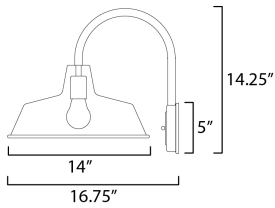

MEASUREMENTS

- DIMENSION : 14" W x 14.25" H x 16.75" Ext
- BACK PLATE : 11.75" HCO
- CANOPY : 5" W x 1.25" H x 5" L
- HANGING WEIGHT : 3.3 lb

LAMPING

- INPUT VOLTAGE : 120V
- BULB : 1 x 60W Incandescent E26 Medium , 60W Total
- BULB INCLUDED : (Not Included)
- DIMMABLE : Y