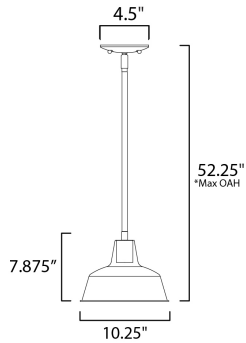

*max overall height

MEASUREMENTS

- DIMENSION : 10.25" L x 10.25" W x 7.87" H
- MAX OAH : 52.25" OAH
- CANOPY : 4.5" W x 0.75" H x 4.5" L
- HANGING WEIGHT : 2.2 lb

LAMPING

- INPUT VOLTAGE : 120V
- BULB : 1 x 60W Incandescent E26 Medium , 60W Total
- BULB INCLUDED : (Not Included)
- DIMMABLE : Yes
- LIGHTING_DIRECTION : Down