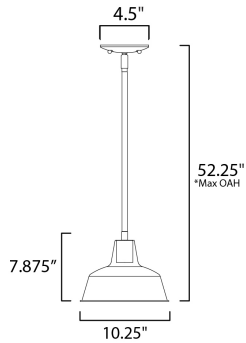

*max overall height

MEASUREMENTS

DIMENSION : 10.25" L x 10.25" W x 7.87" H
 MAX OAH : 52.25" OAH
 CANOPY : 4.5" W x 0.75" H x 4.5" L
 HANGING WEIGHT : 2.2 lb

LAMPING

INPUT VOLTAGE : 120V
 BULB : 1 x 60W Incandescent E26 Medium , 60W Total
 BULB INCLUDED : (Not Included)
 DIMMABLE : Yes
 LIGHTING_DIRECTION : Down