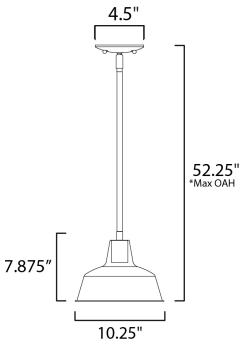

\*max overall height

**MEASUREMENTS**

- DIMENSION : 10.25" L x 10.25" W x 7.87" H
- MAX OAH : 52.25" OAH
- CANOPY : 4.5" W x 0.75" H x 4.5" L
- HANGING WEIGHT : 2.2 lb

**LAMPING**

- INPUT VOLTAGE : 120V
- BULB : 1 x 60W Incandescent E26 Medium , 60W Total
- BULB INCLUDED : (Not Included)
- DIMMABLE : Yes
- LIGHTING\_DIRECTION : Down