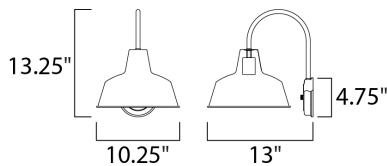

MEASUREMENTS

DIMENSION : 10.25" W x 13.25" H x 13" Ext
 BACK PLATE : 4.75" W x 4.75" H x 10.5" HCO
 HANGING WEIGHT : 1.76 lb

LAMPING

INPUT VOLTAGE : 120V
 BULB : 1 x 60W Incandescent E26 Medium , 60W Total
 BULB INCLUDED : (Not Included)
 DIMMABLE : Yes
 LIGHTING_DIRECTION : Down