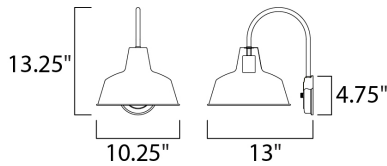

MEASUREMENTS

DIMENSION : 10.25" W x 13.25" H x 13" Ext
 BACK PLATE : 4.75" W x 4.75" H x 10.5" HCO
 HANGING WEIGHT : 1.76 lb

LAMPING

INPUT VOLTAGE : 120V
 BULB : 1 x 60W Incandescent E26 Medium , 60W Total
 BULB INCLUDED : (Not Included)
 DIMMABLE : Yes
 LIGHTING_DIRECTION : Down