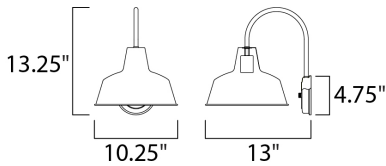

**MEASUREMENTS**

- DIMENSION : 10.25" W x 13.25" H x 13" Ext
- BACK PLATE : 4.75" W x 4.75" H x 10.5" HCO
- HANGING WEIGHT : 1.76 lb

**LAMPING**

- INPUT VOLTAGE : 120V
- BULB : 1 x 60W Incandescent E26 Medium , 60W Total
- BULB INCLUDED : (Not Included)
- DIMMABLE : Yes
- LIGHTING\_DIRECTION : Down