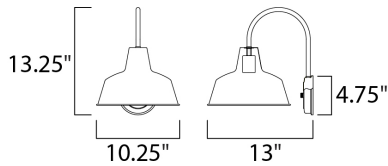

MEASUREMENTS

DIMENSION : 10.25" W x 13.25" H x 13" Ext
 BACK PLATE : 4.75" W x 4.75" H x 10.5" HCO
 HANGING WEIGHT : 1.76 lb

LAMPING

INPUT VOLTAGE : 120V
 BULB : 1 x 60W Incandescent E26 Medium , 60W Total
 BULB INCLUDED : (Not Included)
 DIMMABLE : Yes
 LIGHTING_DIRECTION : Down