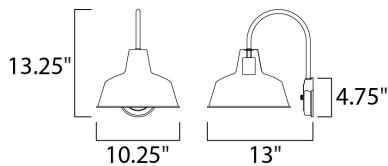

**MEASUREMENTS**

DIMENSION : 10.25" W x 13.25" H x 13" Ext  
 BACK PLATE : 4.75" W x 4.75" H x 10.5" HCO  
 HANGING WEIGHT : 1.76 lb

**LAMPING**

INPUT VOLTAGE : 120V  
 BULB : 1 x 60W Incandescent E26 Medium , 60W Total  
 BULB INCLUDED : (Not Included)  
 DIMMABLE : Yes  
 LIGHTING\_DIRECTION : Down