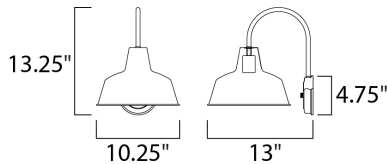

MEASUREMENTS

DIMENSION : 10.25" W x 13.25" H x 13" Ext
 BACK PLATE : 4.75" W x 4.75" H x 10.5" HCO
 HANGING WEIGHT : 1.76 lb

LAMPING

INPUT VOLTAGE : 120V
 BULB : 1 x 60W Incandescent E26 Medium , 60W Total
 BULB INCLUDED : (Not Included)
 DIMMABLE : Yes
 LIGHTING_DIRECTION : Down