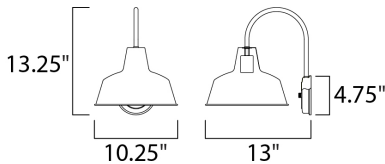

**MEASUREMENTS**

DIMENSION : 10.25" W x 13.25" H x 13" Ext  
 BACK PLATE : 4.75" W x 4.75" H x 10.5" HCO  
 HANGING WEIGHT : 1.76 lb

**LAMPING**

INPUT VOLTAGE : 120V  
 BULB : 1 x 60W Incandescent E26 Medium , 60W Total  
 BULB INCLUDED : (Not Included)  
 DIMMABLE : Yes  
 LIGHTING\_DIRECTION : Down