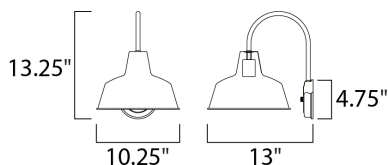

MEASUREMENTS

DIMENSION : 10.25" W x 13.25" H x 13" Ext
 BACK PLATE : 4.75" W x 4.75" H x 10.5" HCO
 HANGING WEIGHT : 1.76 lb

LAMPING

INPUT VOLTAGE : 120V
 BULB : 1 x 60W Incandescent E26 Medium , 60W Total
 BULB INCLUDED : (Not Included)
 DIMMABLE : Yes
 LIGHTING_DIRECTION : Down