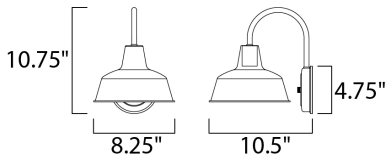

**MEASUREMENTS**

DIMENSION : 8.25" W x 10.75" H x 10.5" Ext  
 BACK PLATE : 4.75" W x 4.75" H x 8" HCO  
 HANGING WEIGHT : 1.21 lb

**LAMPING**

INPUT VOLTAGE : 120V  
 BULB : 1 x 60W Incandescent E26 Medium , 60W Total  
 BULB INCLUDED : (Not Included)  
 DIMMABLE : Yes  
 LIGHTING\_DIRECTION : Down