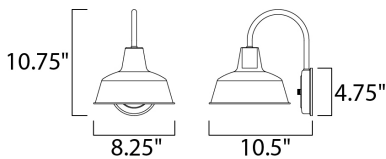

**MEASUREMENTS**

DIMENSION : 8.25" W x 10.75" H x 10.5" Ext  
 BACK PLATE : 4.75" W x 4.75" H x 8" HCO  
 HANGING WEIGHT : 1.21 lb

**LAMPING**

INPUT VOLTAGE : 120V  
 BULB : 1 x 60W Incandescent E26 Medium , 60W Total  
 BULB INCLUDED : (Not Included)  
 DIMMABLE : Yes  
 LIGHTING\_DIRECTION : Down