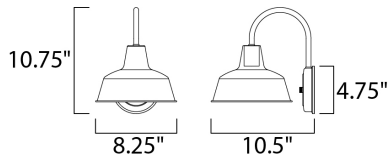

**MEASUREMENTS**

DIMENSION : 8.25" W x 10.75" H x 10.5" Ext  
 BACK PLATE : 4.75" W x 4.75" H x 8" HCO  
 HANGING WEIGHT : 1.21 lb

**LAMPING**

INPUT VOLTAGE : 120V  
 BULB : 1 x 60W Incandescent E26 Medium , 60W Total  
 BULB INCLUDED : (Not Included)  
 DIMMABLE : Yes  
 LIGHTING\_DIRECTION : Down