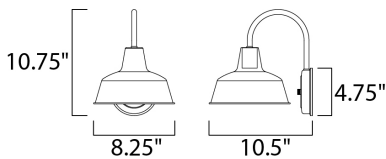

MEASUREMENTS

DIMENSION : 8.25" W x 10.75" H x 10.5" Ext
 BACK PLATE : 4.75" W x 4.75" H x 8" HCO
 HANGING WEIGHT : 1.21 lb

LAMPING

INPUT VOLTAGE : 120V
 BULB : 1 x 60W Incandescent E26 Medium , 60W Total
 BULB INCLUDED : (Not Included)
 DIMMABLE : Yes
 LIGHTING_DIRECTION : Down