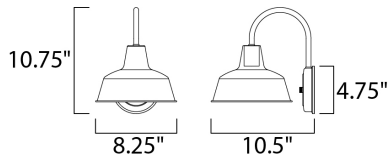

MEASUREMENTS

DIMENSION : 8.25" W x 10.75" H x 10.5" Ext
 BACK PLATE : 4.75" W x 4.75" H x 8" HCO
 HANGING WEIGHT : 1.21 lb

LAMPING

INPUT VOLTAGE : 120V
 BULB : 1 x 60W Incandescent E26 Medium , 60W Total
 BULB INCLUDED : (Not Included)
 DIMMABLE : Yes
 LIGHTING_DIRECTION : Down