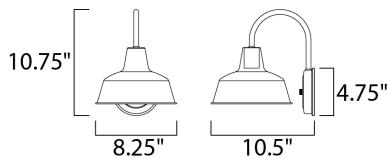

MEASUREMENTS

DIMENSION : 8.25" W x 10.75" H x 10.5" Ext
 BACK PLATE : 4.75" W x 4.75" H x 8" HCO
 HANGING WEIGHT : 1.21 lb

LAMPING

INPUT VOLTAGE : 120V
 BULB : 1 x 60W Incandescent E26 Medium , 60W Total
 BULB INCLUDED : (Not Included)
 DIMMABLE : Yes
 LIGHTING_DIRECTION : Down