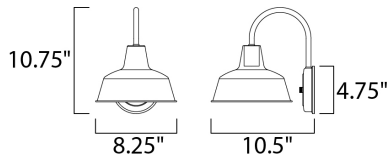

**MEASUREMENTS**

DIMENSION : 8.25" W x 10.75" H x 10.5" Ext  
 BACK PLATE : 4.75" W x 4.75" H x 8" HCO  
 HANGING WEIGHT : 1.21 lb

**LAMPING**

INPUT VOLTAGE : 120V  
 BULB : 1 x 60W Incandescent E26 Medium , 60W Total  
 BULB INCLUDED : (Not Included)  
 DIMMABLE : Yes  
 LIGHTING\_DIRECTION : Down