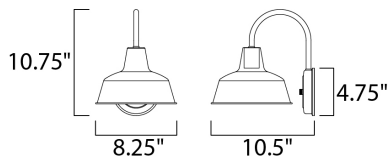

**MEASUREMENTS**

DIMENSION : 8.25" W x 10.75" H x 10.5" Ext  
 BACK PLATE : 4.75" W x 4.75" H x 8" HCO  
 HANGING WEIGHT : 1.21 lb

**LAMPING**

INPUT VOLTAGE : 120V  
 BULB : 1 x 60W Incandescent E26 Medium , 60W Total  
 BULB INCLUDED : (Not Included)  
 DIMMABLE : Yes  
 LIGHTING\_DIRECTION : Down