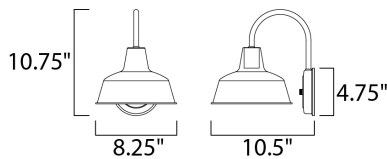

MEASUREMENTS

DIMENSION : 8.25" W x 10.75" H x 10.5" Ext
 BACK PLATE : 4.75" W x 4.75" H x 8" HCO
 HANGING WEIGHT : 1.21 lb

LAMPING

INPUT VOLTAGE : 120V
 BULB : 1 x 60W Incandescent E26 Medium , 60W Total
 BULB INCLUDED : (Not Included)
 DIMMABLE : Yes
 LIGHTING_DIRECTION : Down