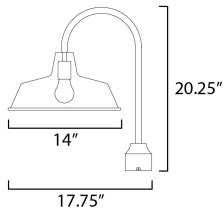

**MEASUREMENTS**

DIMENSION : 14" W x 20.25" H  
 CANOPY : 3.25" W x 3.5" H  
 HANGING WEIGHT : 3.146 lb

**LAMPING**

INPUT VOLTAGE : 120V  
 BULB : 1 x 60W Incandescent E26 Medium , 60W Total  
 BULB INCLUDED : (Not Included)  
 DIMMABLE : Y