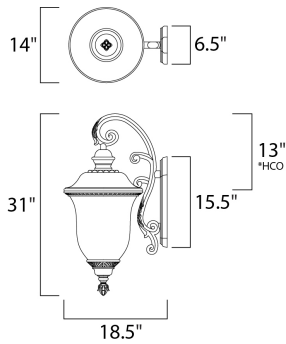

PRODUCT DESCRIPTION

Carriage House DC is a traditional, early American style collection from Maxim Lighting International in Oriental Bronze finish with Water Glass glass.

MEASUREMENTS

DIMENSION : 14" W x 31" H x 18.5" Ext
BACK PLATE : 6.5" W x 15.5" H x 13" HCO
HANGING WEIGHT : 16.7 lb

LAMPING

INPUT VOLTAGE : 120V
BULB : 3 x 40W Incandescent E12 Candelabra , 120W Total
BULB INCLUDED : (Not Included)
DIMMABLE : Yes

FINISHES OPTION

Oriental Bronze (OB)

GLASS

Water Glass WG

MATERIAL

Die Cast Aluminum, Glass

RATINGS

cETLus
Wet Location

ADDITIONAL

OPERATING TEMPERATURE:
-20°C (-4°F), 40°C (104°F)

Always consult a qualified electrician before installing any lighting product.