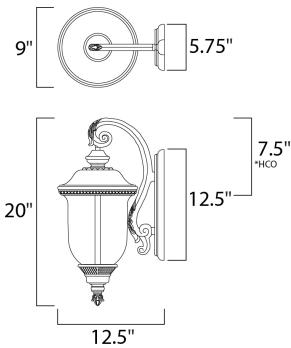

PRODUCT DESCRIPTION

Carriage House DC is a traditional, early American style collection from Maxim Lighting International in Oriental Bronze finish with Water Glass glass.

MEASUREMENTS

DIMENSION : 9" W x 20" H x 12.5" Ext
BACK PLATE : 5.75" W x 12.5" H x 7.5" HCO
HANGING WEIGHT : 6.6 lb

LAMPING

INPUT VOLTAGE : 120V
BULB : 2 x 40W Incandescent E12 Candelabra , 80W Total
BULB INCLUDED : (Not Included)
DIMMABLE : Yes

FINISHES OPTION

Oriental Bronze (OB)

GLASS

Water Glass WG

MATERIAL

Die Cast Aluminum, Glass

RATINGS

cETLus
Wet Location

ADDITIONAL

OPERATING TEMPERATURE:
-20°C (-4°F), 40°C (104°F)

Always consult a qualified electrician before installing any lighting product.