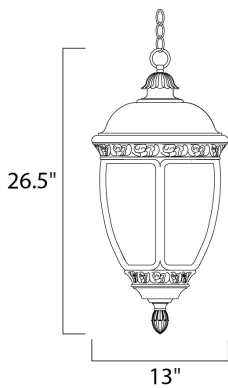

Die Cast Aluminum

**RATINGS**

cETLus  
Damp Location

**ADDITIONAL**

OPERATING TEMPERATURE:  
-20°C (-4°F), 40°C (104°F)

**MEASUREMENTS**

DIMENSION : 13" L x 13" W x 26.5" H

HANGING WEIGHT : 13.64 lb