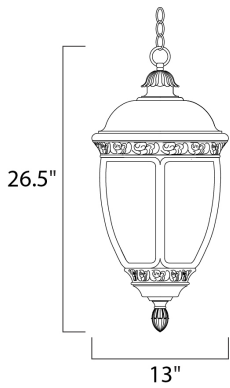

**PRODUCT DESCRIPTION**

Knob Hill Cast is a traditional, European style collection from Maxim Lighting International in Sienna finish with Seedy glass.

**MEASUREMENTS**

DIMENSION : 13" L x 13" W x 26.5" H

HANGING WEIGHT : 13.64 lb

**LAMPING**

INPUT VOLTAGE : 120V

BULB : 3 x 40W Incandescent E12 Candelabra , 120W Total

BULB INCLUDED : (Not Included)

DIMMABLE : Yes

**FINISHES OPTION**

 Sienna (SE)