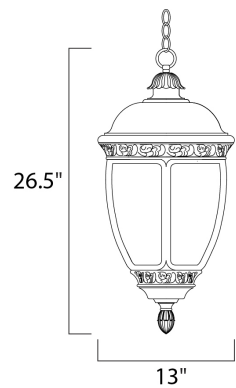

**PRODUCT DESCRIPTION**

Knob Hill Cast is a traditional, European style collection from Maxim Lighting International in Sienna finish with Seedy glass.

**MEASUREMENTS**

DIMENSION : 13" L x 13" W x 26.5" H

HANGING WEIGHT : 13.64 lb

**LAMPING**

INPUT VOLTAGE : 120V

BULB : 3 x 40W Incandescent E12 Candelabra , 120W Total

BULB INCLUDED : (Not Included)

DIMMABLE : Yes

**FINISHES OPTION**

 Sienna (SE)