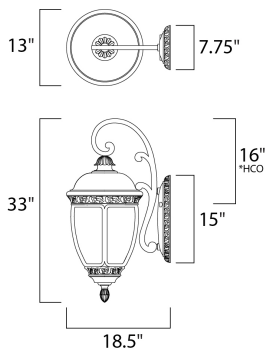

PRODUCT DESCRIPTION

Knob Hill Cast is a traditional, European style collection from Maxim Lighting International in Sienna finish with Seedy glass.

MEASUREMENTS

DIMENSION : 13" W x 33" H x 18.5" Ext
BACK PLATE : 7.75" W x 15" H x 14" HCO
HANGING WEIGHT : 13.6 lb

LAMPING

INPUT VOLTAGE : 120V
BULB : 3 x 40W Incandescent E12 Candelabra , 120W Total
BULB INCLUDED : (Not Included)
DIMMABLE : Yes

FINISHES OPTION

Sienna (SE)

GLASS

Seedy CD

MATERIAL

Die Cast Aluminum

RATINGS

cETLus
Wet Location

ADDITIONAL

OPERATING TEMPERATURE:
-20°C (-4°F), 40°C (104°F)

Always consult a qualified electrician before installing any lighting product.