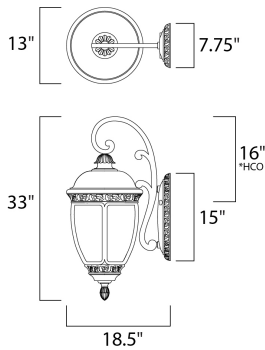

PRODUCT DESCRIPTION

Knob Hill Cast is a traditional, European style collection from Maxim Lighting International in Sienna finish with Seedy glass.

MEASUREMENTS

DIMENSION : 13" W x 33" H x 18.5" Ext
BACK PLATE : 7.75" W x 15" H x 14" HCO
HANGING WEIGHT : 13.6 lb

LAMPING

INPUT VOLTAGE : 120V
BULB : 3 x 40W Incandescent E12 Candelabra , 120W Total
BULB INCLUDED : (Not Included)
DIMMABLE : Yes

FINISHES OPTION

Sienna (SE)

GLASS

Seedy CD

MATERIAL

Die Cast Aluminum

RATINGS

cETLus
Wet Location

ADDITIONAL

OPERATING TEMPERATURE:
-20°C (-4°F), 40°C (104°F)

Always consult a qualified electrician before installing any lighting product.