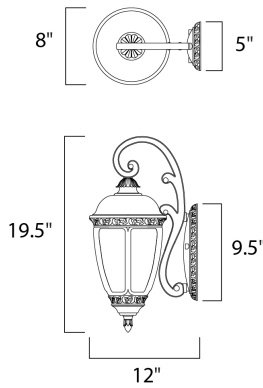

**PRODUCT DESCRIPTION**

Knob Hill Cast is a traditional, European style collection from Maxim Lighting International in Sienna finish with Seedy glass.

**MEASUREMENTS**

DIMENSION : 8" W x 19.5" H x 12" Ext  
 BACK PLATE : 5" W x 9.5" H x 9.5" HCO  
 HANGING WEIGHT : 5.5 lb

**LAMPING**

INPUT VOLTAGE : 120V  
 BULB : 3 x 40W Incandescent E12 Candelabra , 120W Total  
 BULB INCLUDED : (Not Included)  
 DIMMABLE : Yes

**FINISHES OPTION**

 Sienna (SE)

**GLASS**

Seedy CD

**MATERIAL**