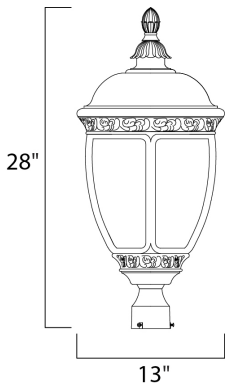

**PRODUCT DESCRIPTION**

Knob Hill Cast is a traditional, European style collection from Maxim Lighting International in Sienna finish with Seedy glass.

**MEASUREMENTS**

DIMENSION : 13" L x 13" W x 28" H

HANGING WEIGHT : 12.32 lb