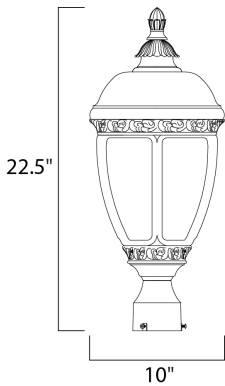

**PRODUCT DESCRIPTION**

Knob Hill Cast is a traditional, European style collection from Maxim Lighting International in Sienna finish with Seedy glass.

**MEASUREMENTS**

DIMENSION : 10" L x 10" W x 22.5" H

HANGING WEIGHT : 6.16 lb

**LAMPING**

INPUT VOLTAGE : 120V

BULB : 3 x 40W Incandescent E12 Candelabra , 120W Total

BULB INCLUDED : (Not Included)

DIMMABLE : Yes

**FINISHES OPTION**

 Sienna (SE)

**GLASS**

Seedy CD

**MATERIAL**

Die Cast Aluminum

**RATINGS**

cETLus  
Wet Location

**ADDITIONAL**

OPERATING TEMPERATURE:  
-20°C (-4°F), 40°C (104°F)