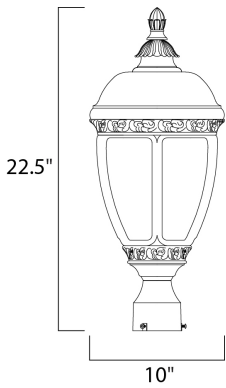

PRODUCT DESCRIPTION

Knob Hill Cast is a traditional, European style collection from Maxim Lighting International in Sienna finish with Seedy glass.

MEASUREMENTS

DIMENSION : 10" L x 10" W x 22.5" H

HANGING WEIGHT : 6.16 lb

LAMPING

INPUT VOLTAGE : 120V

BULB : 3 x 40W Incandescent E12 Candelabra , 120W Total

BULB INCLUDED : (Not Included)

DIMMABLE : Yes

FINISHES OPTION

 Sienna (SE)

GLASS