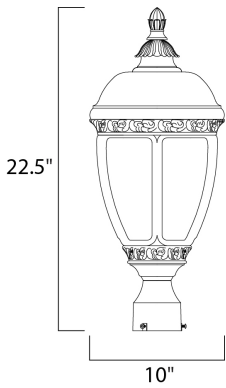

**PRODUCT DESCRIPTION**

Knob Hill Cast is a traditional, European style collection from Maxim Lighting International in Sienna finish with Seedy glass.

**MEASUREMENTS**

DIMENSION : 10" L x 10" W x 22.5" H

HANGING WEIGHT : 6.16 lb

**LAMPING**

INPUT VOLTAGE : 120V

BULB : 3 x 40W Incandescent E12 Candelabra , 120W Total

BULB INCLUDED : (Not Included)

DIMMABLE : Yes

**FINISHES OPTION**

 Sienna (SE)

**GLASS**

Seedy CD

**MATERIAL**

Die Cast Aluminum

**RATINGS**

cETLus  
Wet Location

**ADDITIONAL**

OPERATING TEMPERATURE:  
-20°C (-4°F), 40°C (104°F)