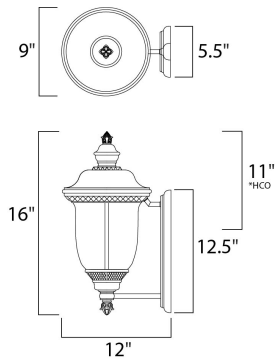

PRODUCT DESCRIPTION

Carriage House DC is a traditional, early American style collection from Maxim Lighting International in Oriental Bronze finish with Water Glass.

MEASUREMENTS

DIMENSION : 9" W x 16" H x 12" Ext
BACK PLATE : 6" W x 13" H x 11" HCO
HANGING WEIGHT : 4.84 lb

LAMPING

INPUT VOLTAGE : 120V
BULB : 2 x 40W Incandescent E12 Candelabra , 80W Total
BULB INCLUDED : (Not Included)
DIMMABLE : Yes

FINISHES OPTION

Oriental Bronze (OB)

GLASS

Water Glass WG

MATERIAL

Die Cast Aluminum, Glass

RATINGS

cETLus
Wet Location

ADDITIONAL

OPERATING TEMPERATURE:
-20°C (-4°F), 40°C (104°F)

Always consult a qualified electrician before installing any lighting product.