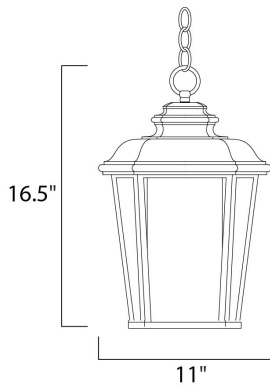

MEASUREMENTS

DIMENSION : 11" L x 11" W x 16.5" H
 HANGING WEIGHT : 6.45 lb

LAMPING

INPUT VOLTAGE : 120V
 BULB : 1 x 60W Incandescent E26 Medium , 60W Total
 BULB INCLUDED : (Not Included)
 DIMMABLE : Yes