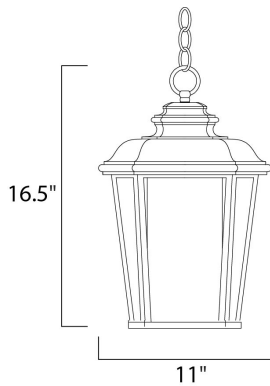

**MEASUREMENTS**

DIMENSION : 11" L x 11" W x 16.5" H  
 HANGING WEIGHT : 6.45 lb

**LAMPING**

INPUT VOLTAGE : 120V  
 BULB : 1 x 60W Incandescent E26 Medium , 60W Total  
 BULB INCLUDED : (Not Included)  
 DIMMABLE : Yes