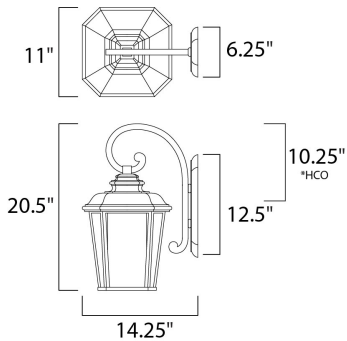

PRODUCT DESCRIPTION

A classical, traditional style finished in a rustic Black Oxide finish with Weathered Frost glass is sure to add elegance to your home's exterior. Available in both incandescent and fluorescent versions with an source to consider.

MEASUREMENTS

- DIMENSION : 11" W x 20.5" H x 14.25" Ext
- BACK PLATE : 6.25" W x 12.5" H x 10.25" HCO
- HANGING WEIGHT : 9.9 lb

LAMPING

- INPUT VOLTAGE : 120V
- BULB : 1 x 60W Incandescent E26 Medium , 60W Total
- BULB INCLUDED : (Not Included)
- DIMMABLE : Yes

FINISHES OPTION

- Black Oxide (BO)

GLASS

Weathered Frost WF

MATERIAL

Aluminum, Glass

RATINGS

cETLus
Wet Location

ADDITIONAL

OPERATING TEMPERATURE:
-20°C (-4°F), 40°C (104°F)

Always consult a qualified electrician before installing any lighting product.