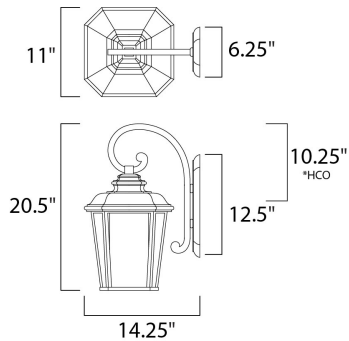

*height from center of outlet to the top of the fixture

MEASUREMENTS

- DIMENSION : 11" W x 20.5" H x 14.25" Ext
- BACK PLATE : 6.25" W x 12.5" H x 10.25" HCO
- HANGING WEIGHT : 9.9 lb

LAMPING

- INPUT VOLTAGE : 120V
- BULB : 1 x 60W Incandescent E26 Medium , 60W Total
- BULB INCLUDED : (Not Included)
- DIMMABLE : Yes