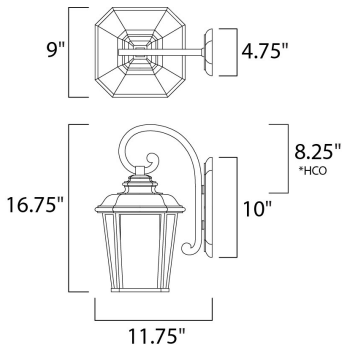

\*height from center of outlet to the top of the fixture

**MEASUREMENTS**

- DIMENSION : 9" W x 16.75" H x 11.75" Ext
- BACK PLATE : 4.75" W x 10" H x 8.25" HCO
- HANGING WEIGHT : 6.38 lb

**LAMPING**

- INPUT VOLTAGE : 120V
- BULB : 1 x 60W Incandescent E26 Medium , 60W Total
- BULB INCLUDED : (Not Included)
- DIMMABLE : Yes