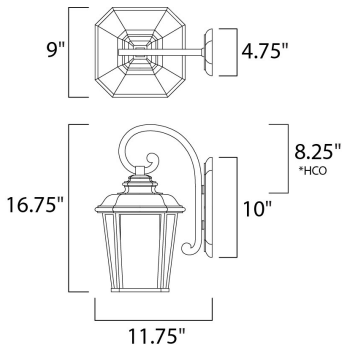

**MEASUREMENTS**

- DIMENSION : 9" W x 16.75" H x 11.75" Ext
- BACK PLATE : 4.75" W x 10" H x 8.25" HCO
- HANGING WEIGHT : 6.38 lb

**LAMPING**

- INPUT VOLTAGE : 120V
- BULB : 1 x 60W Incandescent E26 Medium , 60W Total
- BULB INCLUDED : (Not Included)
- DIMMABLE : Yes

\*height from center of outlet to the top of the fixture

**FINISHES OPTION**

- Black Oxide (BO)

**GLASS**

Weathered Frost WF

**MATERIAL**

Aluminum, Glass

**RATINGS**