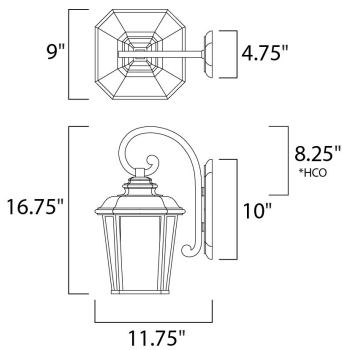

**MEASUREMENTS**

DIMENSION : 9" W x 16.75" H x 11.75" Ext  
 BACK PLATE : 4.75" W x 10" H x 8.25" HCO  
 HANGING WEIGHT : 6.38 lb

**LAMPING**

INPUT VOLTAGE : 120V  
 BULB : 1 x 60W Incandescent E26 Medium , 60W Total  
 BULB INCLUDED : (Not Included)  
 DIMMABLE : Yes

\*height from center of outlet to the top of the fixture

**FINISHES OPTION**

 Black Oxide (BO)

**GLASS**

Weathered Frost WF

**MATERIAL**

Aluminum, Glass

**RATINGS**