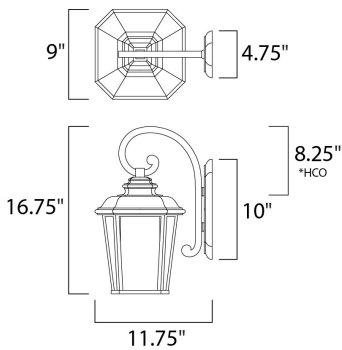

*height from center of outlet to the top of the fixture

MEASUREMENTS

- DIMENSION : 9" W x 16.75" H x 11.75" Ext
- BACK PLATE : 4.75" W x 10" H x 8.25" HCO
- HANGING WEIGHT : 6.38 lb

LAMPING

- INPUT VOLTAGE : 120V
- BULB : 1 x 60W Incandescent E26 Medium , 60W Total
- BULB INCLUDED : (Not Included)
- DIMMABLE : Yes