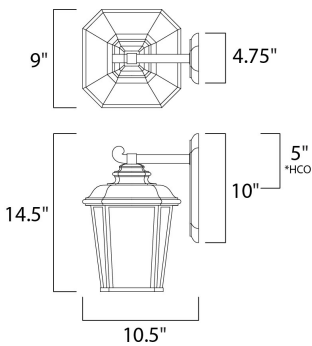

PRODUCT DESCRIPTION

A classical, traditional style finished in a rustic Black Oxide finish with Weathered Frost glass is sure to add elegance to your home's exterior. Available in both incandescent and fluorescent versions with an source to consider.

MEASUREMENTS

DIMENSION : 9" W x 14.5" H x 10.5" Ext
BACK PLATE : 4.75" W x 10" H x 5" HCO
HANGING WEIGHT : 5.72 lb

LAMPING

INPUT VOLTAGE : 120V
BULB : 1 x 60W Incandescent E26 Medium , 60W Total
BULB INCLUDED : (Not Included)
DIMMABLE : Yes

FINISHES OPTION

Black Oxide (BO)

GLASS

Weathered Frost WF

MATERIAL

Aluminum, Glass

RATINGS

cETLus
Wet Location

ADDITIONAL

OPERATING TEMPERATURE:
-20°C (-4°F), 40°C (104°F)

Always consult a qualified electrician before installing any lighting product.