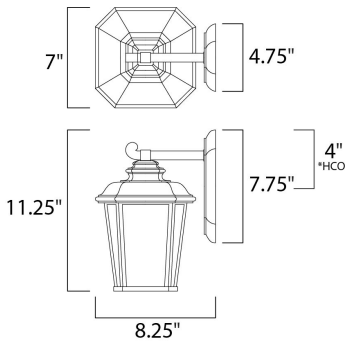

PRODUCT DESCRIPTION

A classical, traditional style finished in a rustic Black Oxide finish with Weathered Frost glass is sure to add elegance to your home's exterior. Available in both incandescent and fluorescent versions with an source to consider.

MEASUREMENTS

- DIMENSION : 7" W x 11.25" H x 8.25" Ext
- BACK PLATE : 4.75" W x 7.75" H x 4" HCO
- HANGING WEIGHT : 3.52 lb

LAMPING

- INPUT VOLTAGE : 120V
- BULB : 1 x 60W Incandescent E26 Medium , 60W Total
- BULB INCLUDED : (Not Included)
- DIMMABLE : Yes

FINISHES OPTION

- Black Oxide (BO)

GLASS

Weathered Frost WF

MATERIAL

Aluminum, Glass

RATINGS

cETLus
Wet Location

ADDITIONAL

OPERATING TEMPERATURE:
-20°C (-4°F), 40°C (104°F)

Always consult a qualified electrician before installing any lighting product.