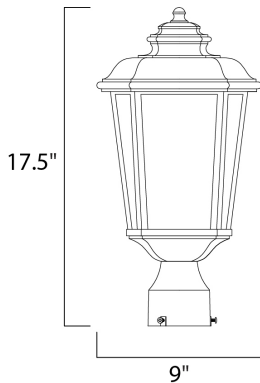

**MEASUREMENTS**

DIMENSION : 9" L x 9" W x 17.5" H  
 HANGING WEIGHT : 5.28 lb

**LAMPING**

INPUT VOLTAGE : 120V  
 BULB : 1 x 60W Incandescent E26 Medium , 60W Total  
 BULB INCLUDED : (Not Included)  
 DIMMABLE : Yes