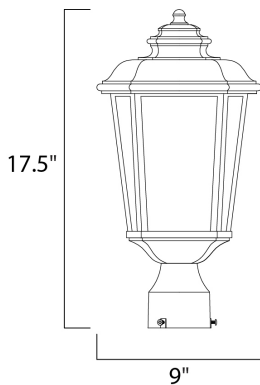

**ADDITIONAL**

OPERATING TEMPERATURE:  
-20°C (-4°F), 40°C (104°F)

**MEASUREMENTS**

DIMENSION : 9" L x 9" W x 17.5" H

HANGING WEIGHT : 5.28 lb

**LAMPING**

INPUT VOLTAGE : 120V

BULB : 1 x 60W Incandescent E26 Medium , 60W Total