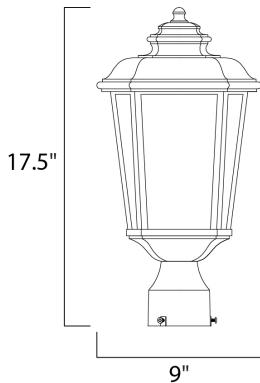

MEASUREMENTS

DIMENSION : 9" L x 9" W x 17.5" H
 HANGING WEIGHT : 5.28 lb

LAMPING

INPUT VOLTAGE : 120V
 BULB : 1 x 60W Incandescent E26 Medium , 60W Total
 BULB INCLUDED : (Not Included)
 DIMMABLE : Yes

FINISHES OPTION