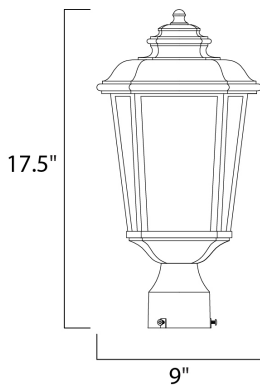

MEASUREMENTS

DIMENSION : 9" L x 9" W x 17.5" H

HANGING WEIGHT : 5.28 lb

LAMPING

INPUT VOLTAGE : 120V

BULB : 1 x 60W Incandescent E26 Medium , 60W Total

BULB INCLUDED : (Not Included)

DIMMABLE : Yes