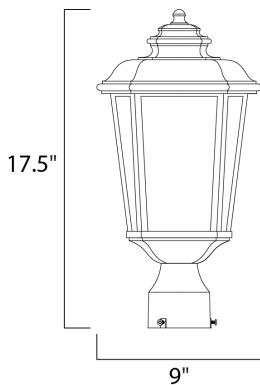

FINISHES OPTION

 Black Oxide (BO)

GLASS

Weathered Frost WF

MATERIAL

Aluminum, Glass

RATINGS

cETLus
Wet Location

ADDITIONAL

OPERATING TEMPERATURE:
-20°C (-4°F), 40°C (104°F)

MEASUREMENTS

DIMENSION : 9" L x 9" W x 17.5" H

HANGING WEIGHT : 5.28 lb

LAMPING

INPUT VOLTAGE : 120V

BULB : 1 x 60W Incandescent E26 Medium , 60W Total