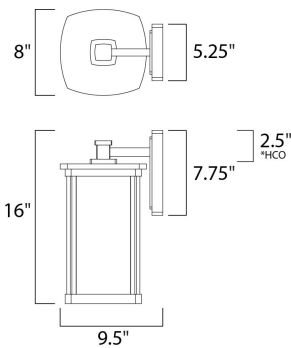

PRODUCT DESCRIPTION

Simple lines create a transitional style that fits a wide variety of exterior home design. Available in both Platinum or Bronze finish, Frosted Seedy or Clear Ribbed glass, or fluorescent, incandescent or LED lamping.

MEASUREMENTS

DIMENSION : 8" W x 16" H x 9.5" Ext
BACK PLATE : 5.25" W x 7.75" H x 2.5" HCO
HANGING WEIGHT : 5.83 lb

LAMPING

INPUT VOLTAGE : 120V
BULB : 1 x 60W Incandescent E26 Medium , 60W Total
BULB INCLUDED : (Not Included)
DIMMABLE : Yes

FINISHES OPTION

Bronze (BZ)
Platinum (PL)

GLASS

Frosted Seedy FS

MATERIAL

Aluminum, Glass

RATINGS

cETLus
Wet Location

ADDITIONAL

OPERATING TEMPERATURE:
-20°C (-4°F), 40°C (104°F)

Always consult a qualified electrician before installing any lighting product.