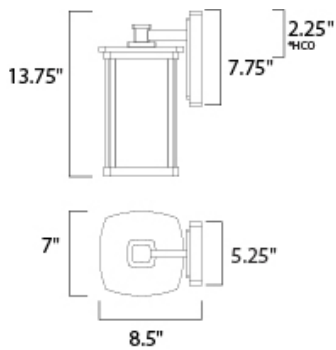

PRODUCT DESCRIPTION

Simple lines create a transitional style that fits a wide variety of exterior home design. Available in both Platinum or Bronze finish, Frosted Seedy or Clear Ribbed glass, or fluorescent, incandescent or LED lamping.

MEASUREMENTS

DIMENSION : 7" W x 13.75" H x 8.5" Ext
BACK PLATE : 5.25" W x 7.75" H x 2.25" HCO
HANGING WEIGHT : 4.95 lb

LAMPING

INPUT VOLTAGE : 120V
BULB : 1 x 60W Incandescent E26 Medium , 60W Total
BULB INCLUDED : (Not Included)
DIMMABLE : Yes

FINISHES OPTION

Bronze (BZ)
Platinum (PL)

GLASS

Frosted Seedy FS

MATERIAL

Aluminum, Glass

RATINGS

cETLus
Wet Location

ADDITIONAL

OPERATING TEMPERATURE:
-20°C (-4°F), 40°C (104°F)

Always consult a qualified electrician before installing any lighting product.