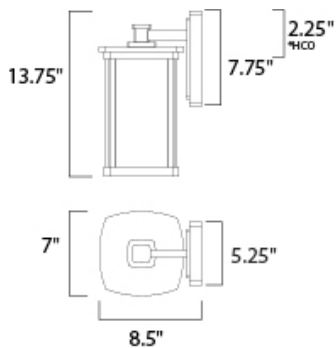

PRODUCT DESCRIPTION

Simple lines create a transitional style that fits a wide variety of exterior home design. Available in both Platinum or Bronze finish, Frosted Seedy or Clear Ribbed glass, or fluorescent, incandescent or LED lamping.

MEASUREMENTS

DIMENSION : 7" W x 13.75" H x 8.5" Ext
BACK PLATE : 5.25" W x 7.75" H x 2.25" HCO
HANGING WEIGHT : 4.95 lb

LAMPING

INPUT VOLTAGE : 120V
BULB : 1 x 60W Incandescent E26 Medium , 60W Total
BULB INCLUDED : (Not Included)
DIMMABLE : Yes

FINISHES OPTION

Bronze (BZ)
Platinum (PL)

GLASS

Frosted Seedy FS

MATERIAL

Aluminum, Glass

RATINGS

cETLus
Wet Location

ADDITIONAL

OPERATING TEMPERATURE:
-20°C (-4°F), 40°C (104°F)

Always consult a qualified electrician before installing any lighting product.