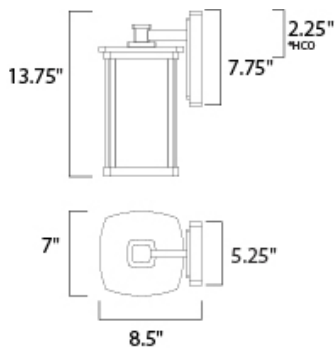

PRODUCT DESCRIPTION

Simple lines create a transitional style that fits a wide variety of exterior home design. Available in both Platinum or Bronze finish, Frosted Seedy or Clear Ribbed glass, or fluorescent, incandescent or LED lamping.

MEASUREMENTS

DIMENSION : 7" W x 13.75" H x 8.5" Ext
BACK PLATE : 5.25" W x 7.75" H x 2.25" HCO
HANGING WEIGHT : 4.95 lb

LAMPING

INPUT VOLTAGE : 120V
BULB : 1 x 60W Incandescent E26 Medium , 60W Total
BULB INCLUDED : (Not Included)
DIMMABLE : Yes

FINISHES OPTION

- Bronze (BZ)
- Platinum (PL)

GLASS

Clear Ribbed CR

MATERIAL

Aluminum, Glass

RATINGS

cETLus
Wet Location

ADDITIONAL

OPERATING TEMPERATURE:
-20°C (-4°F), 40°C (104°F)

Always consult a qualified electrician before installing any lighting product.