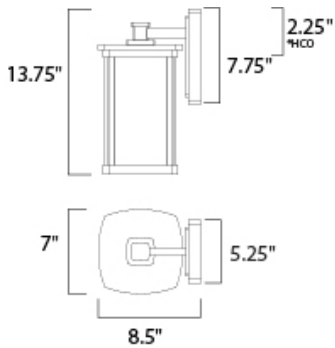

**MEASUREMENTS**

DIMENSION : 7" W x 13.75" H x 8.5" Ext  
 BACK PLATE : 5.25" W x 7.75" H x 2.25" HCO  
 HANGING WEIGHT : 4.95 lb

**LAMPING**

INPUT VOLTAGE : 120V  
 BULB : 1 x 60W Incandescent E26 Medium , 60W Total  
 BULB INCLUDED : (Not Included)  
 DIMMABLE : Yes