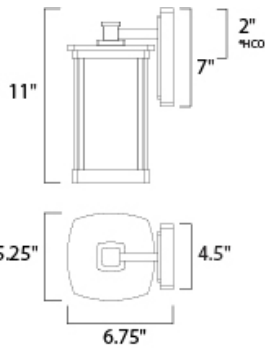

ADDITIONAL

OPERATING TEMPERATURE:
-20°C (-4°F), 40°C (104°F)

MEASUREMENTS

DIMENSION : 5.25" W x 11" H x 6.75" Ext
BACK PLATE : 4.5" W x 7" H x 2" HCO
HANGING WEIGHT : 2.97 lb

LAMPING

INPUT VOLTAGE : 120V
BULB : 1 x 60W Incandescent E26 Medium , 60W Total
BULB INCLUDED : (Not Included)
DIMMABLE : Yes