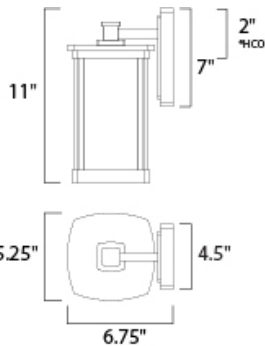

ADDITIONAL

OPERATING TEMPERATURE:
-20°C (-4°F), 40°C (104°F)

MEASUREMENTS

DIMENSION : 5.25" W x 11" H x 6.75" Ext
BACK PLATE : 4.5" W x 7" H x 2" HCO
HANGING WEIGHT : 2.97 lb

LAMPING

INPUT VOLTAGE : 120V
BULB : 1 x 60W Incandescent E26 Medium , 60W Total
BULB INCLUDED : (Not Included)
DIMMABLE : Yes

Always consult a qualified electrician before installing any lighting product.