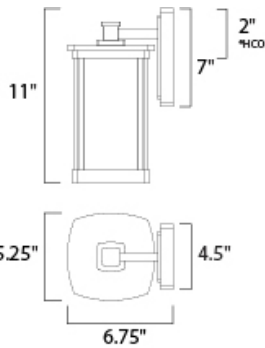

ADDITIONAL

OPERATING TEMPERATURE:
-20°C (-4°F), 40°C (104°F)

MEASUREMENTS

DIMENSION : 5.25" W x 11" H x 6.75" Ext
BACK PLATE : 4.5" W x 7" H x 2" HCO
HANGING WEIGHT : 2.97 lb

LAMPING

INPUT VOLTAGE : 120V
BULB : 1 x 60W Incandescent E26 Medium , 60W Total
BULB INCLUDED : (Not Included)
DIMMABLE : Yes

Always consult a qualified electrician before installing any lighting product.