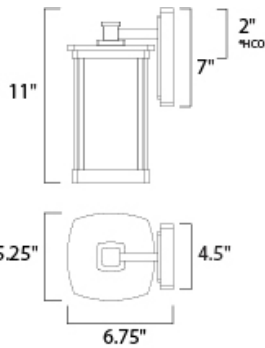

MEASUREMENTS

- DIMENSION : 5.25" W x 11" H x 6.75" Ext
- BACK PLATE : 4.5" W x 7" H x 2" HCO
- HANGING WEIGHT : 2.97 lb

LAMPING

- INPUT VOLTAGE : 120V
- BULB : 1 x 60W Incandescent E26 Medium , 60W Total
- BULB INCLUDED : (Not Included)
- DIMMABLE : Yes

Always consult a qualified electrician before installing any lighting product.