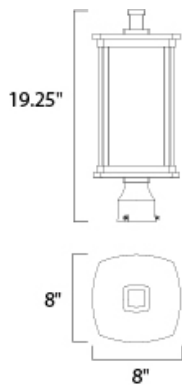

MEASUREMENTS

DIMENSION : 8" L x 8" W x 19.25" H

HANGING WEIGHT : 7.7 lb

LAMPING

INPUT VOLTAGE : 120V

BULB : 1 x 60W Incandescent E26 Medium , 60W Total

BULB INCLUDED : (Not Included)

DIMMABLE : Yes