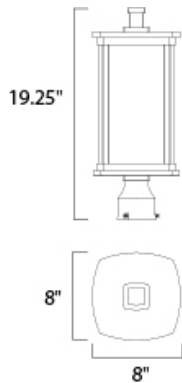

MEASUREMENTS

DIMENSION : 8" L x 8" W x 19.25" H

HANGING WEIGHT : 7.7 lb

LAMPING

INPUT VOLTAGE : 120V

BULB : 1 x 60W Incandescent E26 Medium , 60W Total

BULB INCLUDED : (Not Included)

DIMMABLE : Yes