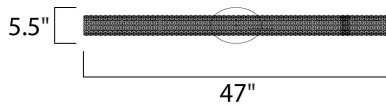

PRODUCT DESCRIPTION

Clear Beveled Crystals are strung onto a continuous wire and wrapped over a tubular metal frame finished in your choice of a high luster Polished Chrome or vibrant Rose Gold. Hidden within the tubular frame is a LED light source, which not only adds beauty and sparkle to the crystal, but adds ample light for the vanity.

MEASUREMENTS

DIMENSION : 47" W x 5.5" H x 5" Ext
 BACK PLATE : 5.25" W x 9" H x 2.7" HCO
 HANGING WEIGHT : 9.43 lb

LAMPING

INPUT VOLTAGE : 120V
 LUMENS : 1,400 Rated
 BULB : 1 x 20W LED PCB Integrated , 20W Total
 BULB INCLUDED : (Integrated)
 DIMMABLE : Triac CL
 CRI : 80+ CRI
 COLOR_TEMP : 3000K