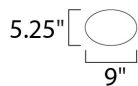

MEASUREMENTS

DIMENSION : 47" W x 5.5" H x 5" Ext
 BACK PLATE : 5.25" W x 9" H x 2.7" HCO
 HANGING WEIGHT : 9.43 lb

LAMPING

INPUT VOLTAGE : 120V
 LUMENS : 1,400 Rated
 BULB : 1 x 20W LED PCB Integrated , 20W Total
 BULB INCLUDED : (Integrated)
 DIMMABLE : Triac CL
 CRI : 80+ CRI
 COLOR_TEMP : 3000K