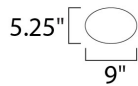

MEASUREMENTS

DIMENSION : 47" W x 5.5" H x 5" Ext
 BACK PLATE : 5.25" W x 9" H x 2.7" HCO
 HANGING WEIGHT : 9.43 lb

LAMPING

INPUT VOLTAGE : 120V
 LUMENS : 1,400 Rated
 BULB : 1 x 20W LED PCB Integrated , 20W Total
 BULB INCLUDED : (Integrated)
 DIMMABLE : Triac CL
 CRI : 80+ CRI
 COLOR_TEMP : 3000K