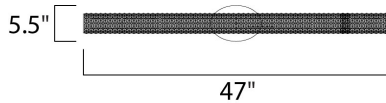

PRODUCT DESCRIPTION

Clear Beveled Crystals are strung onto a continuous wire and wrapped over a tubular metal frame finished in your choice of a high luster Polished Chrome or vibrant Rose Gold. Hidden within the tubular frame is a LED light source, which not only adds beauty and sparkle to the crystal, but adds ample light for the vanity.

MEASUREMENTS

DIMENSION : 47" W x 5.5" H x 5" Ext
 BACK PLATE : 5.25" W x 9" H x 2.7" HCO
 HANGING WEIGHT : 9.43 lb

LAMPING

INPUT VOLTAGE : 120V
 LUMENS : 1,400 Rated
 BULB : 1 x 20W LED PCB Integrated , 20W Total
 BULB INCLUDED : (Integrated)
 DIMMABLE : Triac CL
 CRI : 80+ CRI
 COLOR_TEMP : 3000K