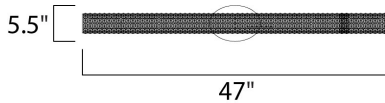

PRODUCT DESCRIPTION

Clear Beveled Crystals are strung onto a continuous wire and wrapped over a tubular metal frame finished in your choice of a high luster Polished Chrome or vibrant Rose Gold. Hidden within the tubular frame is a LED light source, which not only adds beauty and sparkle to the crystal, but adds ample light for the vanity.

MEASUREMENTS

DIMENSION : 47" W x 5.5" H x 5" Ext
 BACK PLATE : 5.25" W x 9" H x 2.7" HCO
 HANGING WEIGHT : 9.43 lb

LAMPING

INPUT VOLTAGE : 120V
 LUMENS : 1,400 Rated
 BULB : 1 x 20W LED PCB Integrated , 20W Total
 BULB INCLUDED : (Integrated)
 DIMMABLE : Triac CL
 CRI : 80+ CRI
 COLOR_TEMP : 3000K