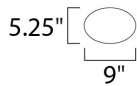

MEASUREMENTS

DIMENSION : 47" W x 5.5" H x 5" Ext
 BACK PLATE : 5.25" W x 9" H x 2.7" HCO
 HANGING WEIGHT : 9.43 lb

LAMPING

INPUT VOLTAGE : 120V
 LUMENS : 1,400 Rated
 BULB : 1 x 20W LED PCB Integrated , 20W Total
 BULB INCLUDED : (Integrated)
 DIMMABLE : Triac CL
 CRI : 80+ CRI
 COLOR_TEMP : 3000K