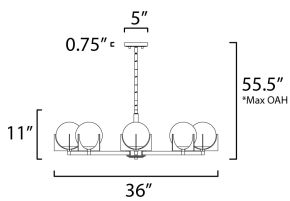

\*max overall height

**MEASUREMENTS**

- DIMENSION : 36" L x 36" W x 11" H
- MAX OAH : 55" OAH
- CANOPY : 4.75" W x 0.75" H x 4.75" L
- HANGING WEIGHT : 18.99 lb

**LAMPING**

- INPUT VOLTAGE : 120V
- BULB : 8 x 40W Incandescent E12 Candelabra , 320W Total
- BULB INCLUDED : (Not Included)
- DIMMABLE :