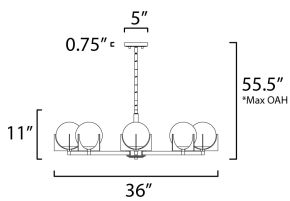

*max overall height

MEASUREMENTS

- DIMENSION : 36" L x 36" W x 11" H
- MAX OAH : 55" OAH
- CANOPY : 4.75" W x 0.75" H x 4.75" L
- HANGING WEIGHT : 18.99 lb

LAMPING

- INPUT VOLTAGE : 120V
- BULB : 8 x 40W Incandescent E12 Candelabra , 320W Total
- BULB INCLUDED : (Not Included)
- DIMMABLE :