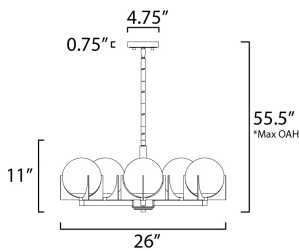

MEASUREMENTS

- DIMENSION : 26" L x 26" W x 11" H
- MAX OAH : 55" OAH
- CANOPY : 4.75" W x 0.75" H x 4.75" L
- HANGING WEIGHT : 10.32 lb

LAMPING

- INPUT VOLTAGE : 120V
- BULB : 5 x 40W Incandescent E12 Candelabra , 200W Total
- BULB INCLUDED : (Not Included)
- DIMMABLE :