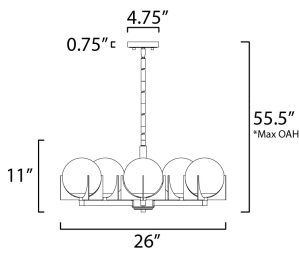

*max overall height

MEASUREMENTS

- DIMENSION : 26" L x 26" W x 11" H
- MAX OAH : 55" OAH
- CANOPY : 4.75" W x 0.75" H x 4.75" L
- HANGING WEIGHT : 10.32 lb

LAMPING

- INPUT VOLTAGE : 120V
- BULB : 5 x 40W Incandescent E12 Candelabra , 200W Total
- BULB INCLUDED : (Not Included)
- DIMMABLE :