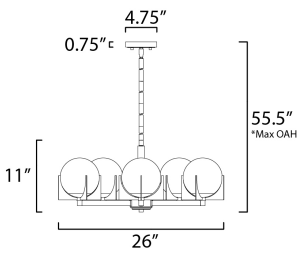

\*max overall height

**MEASUREMENTS**

- DIMENSION : 26" L x 26" W x 11" H
- MAX OAH : 55" OAH
- CANOPY : 4.75" W x 0.75" H x 4.75" L
- HANGING WEIGHT : 10.32 lb

**LAMPING**

- INPUT VOLTAGE : 120V
- BULB : 5 x 40W Incandescent E12 Candelabra , 200W Total
- BULB INCLUDED : (Not Included)
- DIMMABLE :