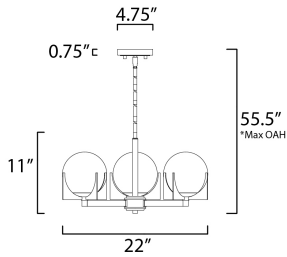

*max overall height

MEASUREMENTS

- DIMENSION : 22" L x 22" W x 11" H
- MAX OAH : 55" OAH
- CANOPY : 4.75" W x 0.75" H x 4.75" L
- HANGING WEIGHT : 5.73 lb

LAMPING

- INPUT VOLTAGE : 120V
- BULB : 3 x 40W Incandescent E12 Candelabra , 120W Total
- BULB INCLUDED : (Not Included)
- DIMMABLE :