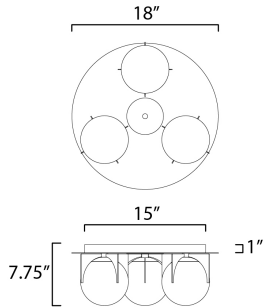

MEASUREMENTS

DIMENSION : 18" L x 18" W x 8" H
 CANOPY : 18" W x 0.75" H x 18" L
 HANGING WEIGHT : 9.47 lb

LAMPING

INPUT VOLTAGE : 120V
 BULB : 3 x 40W Incandescent E12 Candelabra , 120W Total
 BULB INCLUDED : (Not Included)
 DIMMABLE :